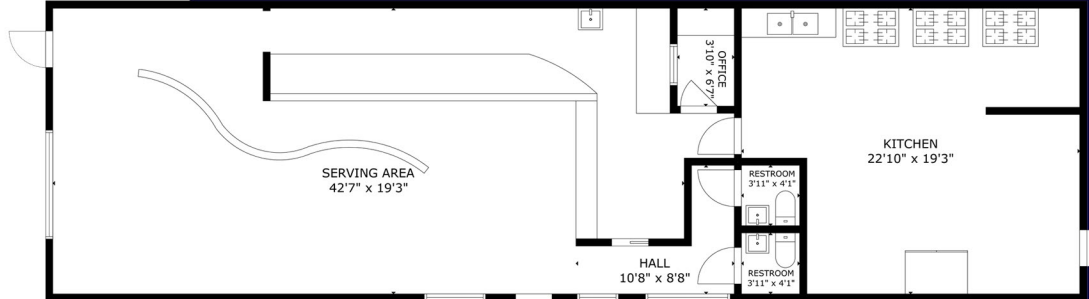

**TURNKEY  
RESTAURANT  
or  
1,300 SQ. FT.  
RETAIL SPACE**

- Highway Visibility
- Busy Location
- Available for Lease

809 W Park Ave,  
Ocean Township, NJ 07712